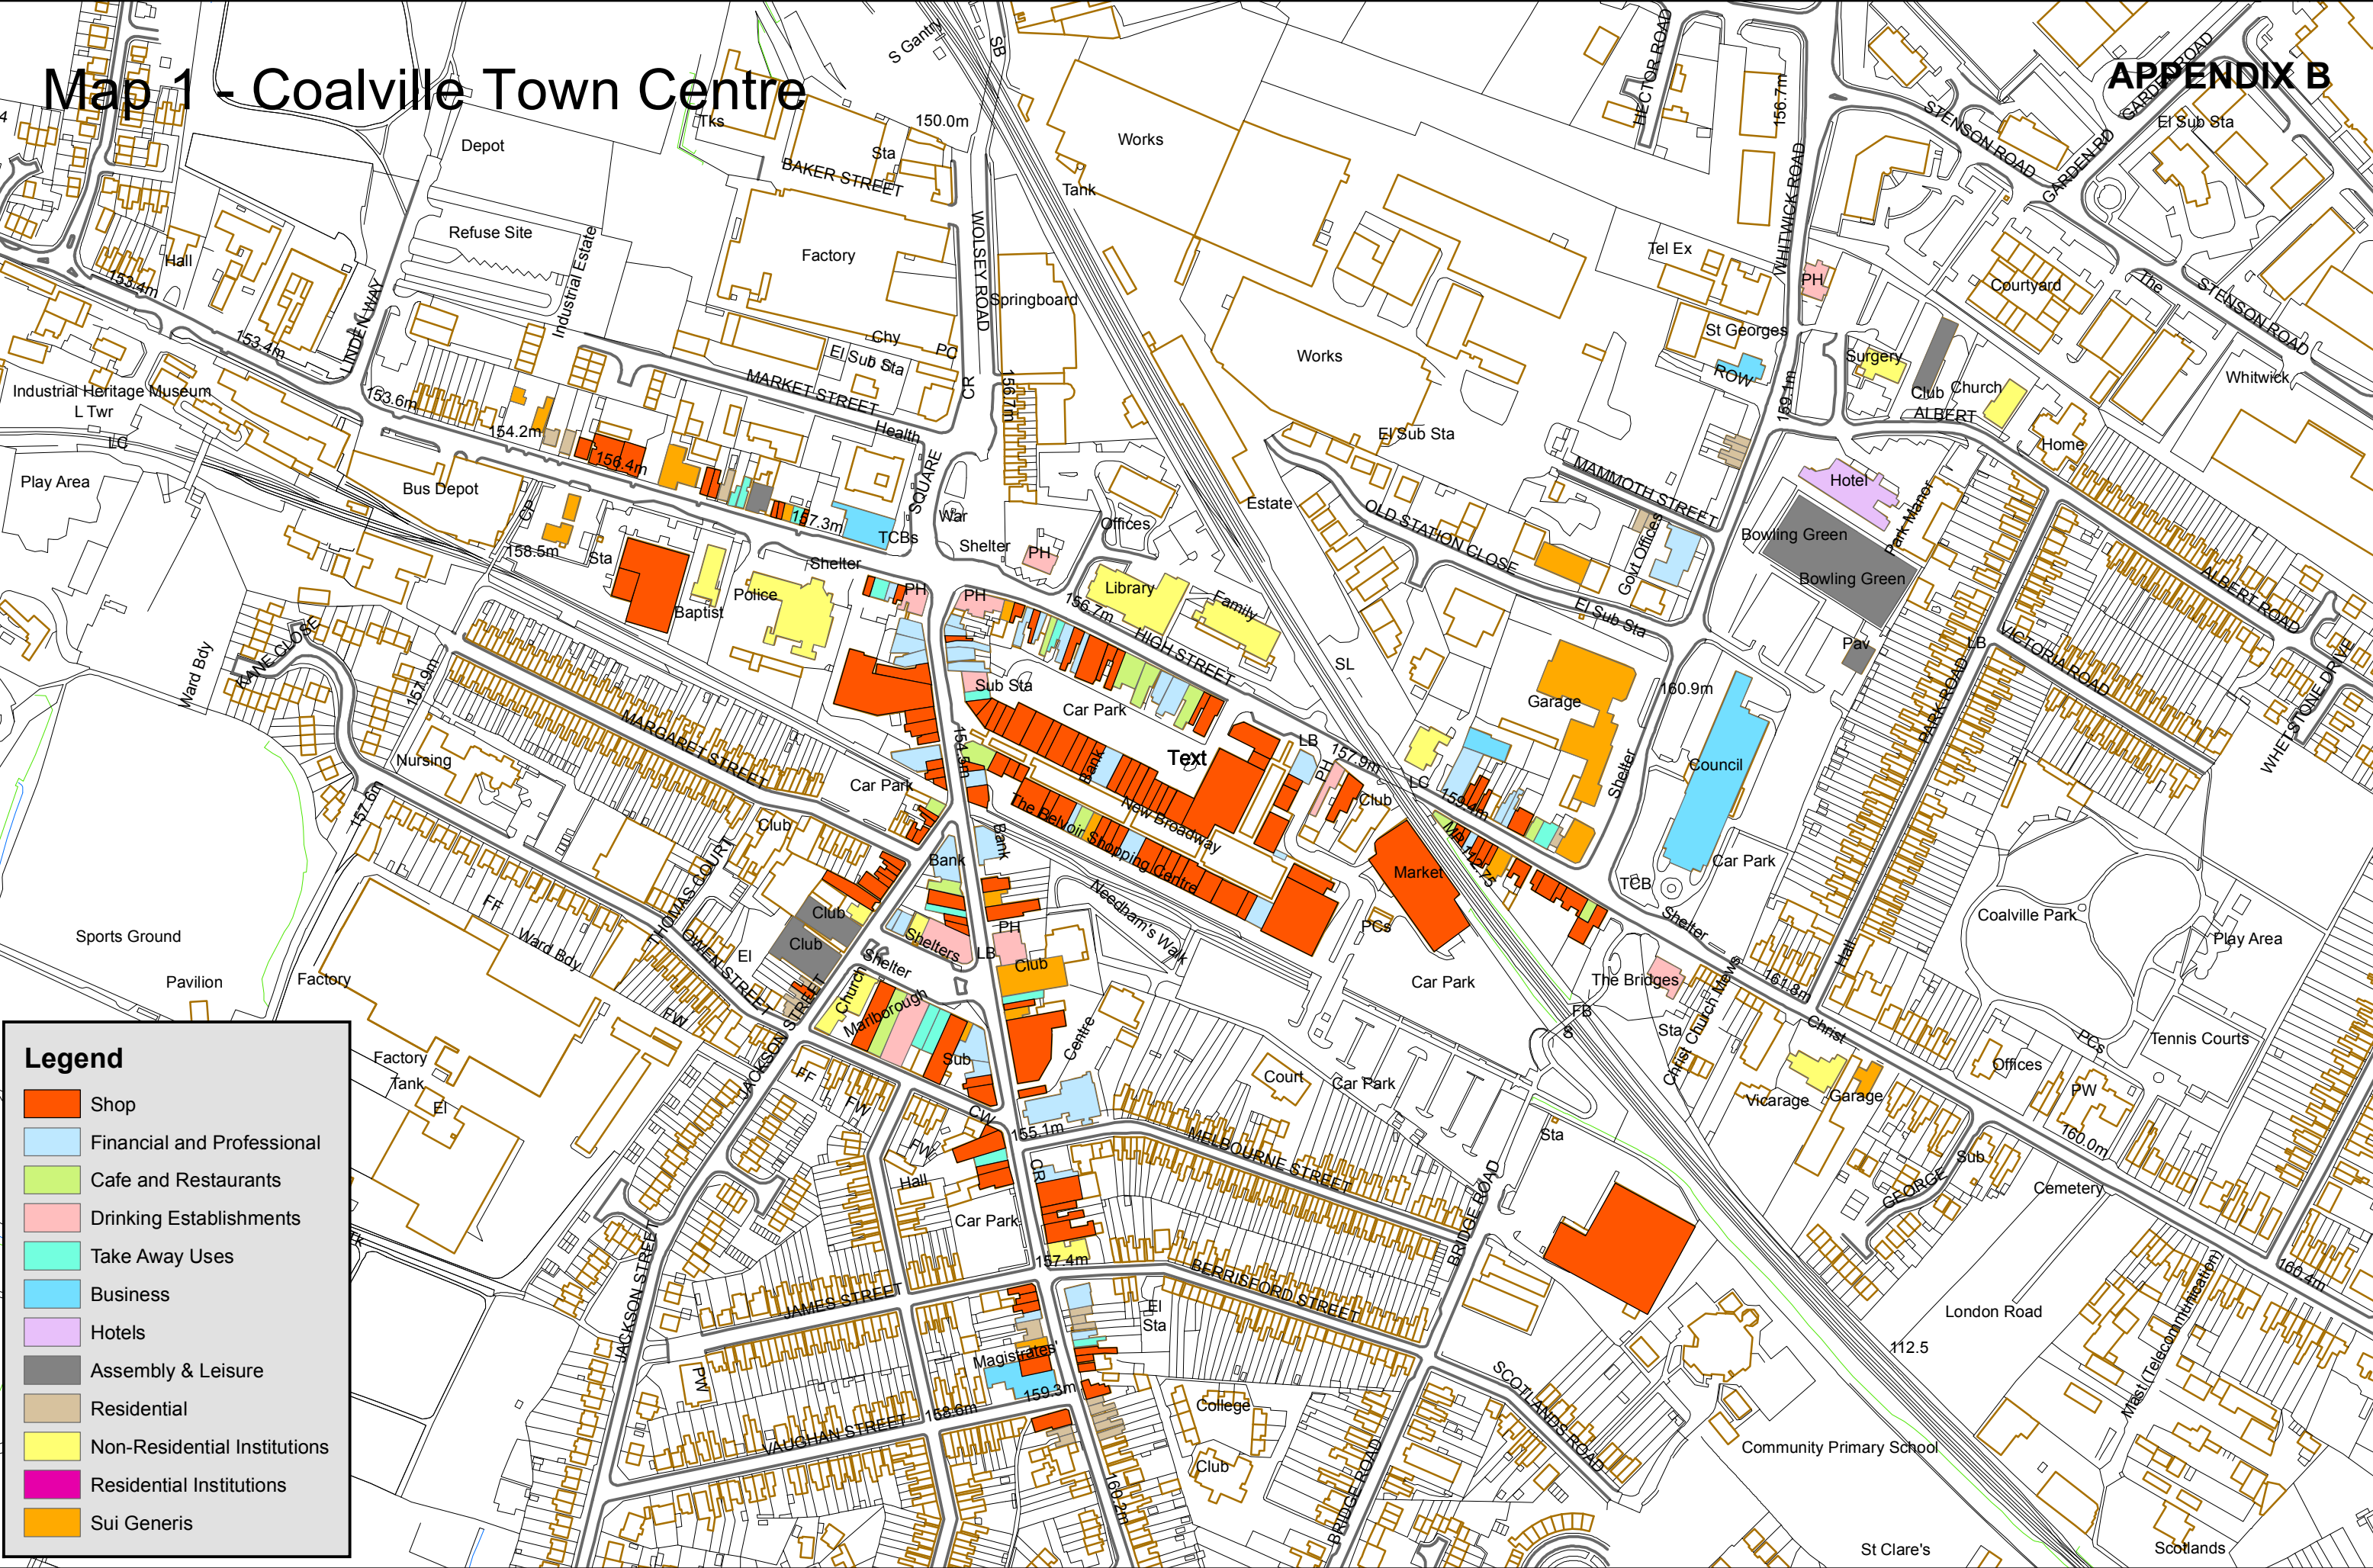

Map 1 - Coalville Town Centre

APPENDIX B

Legend

- Shop
- Financial and Professional
- Cafe and Restaurants
- Drinking Establishments
- Take Away Uses
- Business
- Hotels
- Assembly & Leisure
- Residential
- Non-Residential Institutions
- Residential Institutions
- Sui Generis

Planning Policy & Business Focus Team
North West Leicestershire District Council

Reproduction from Ordnance 1:1250 mapping with permission of the Controller of HMSO
Crown Copyright. Unauthorised reproduction infringes Crown Copyright and may lead to
prosecution or civil proceedings Licence No: 100019329